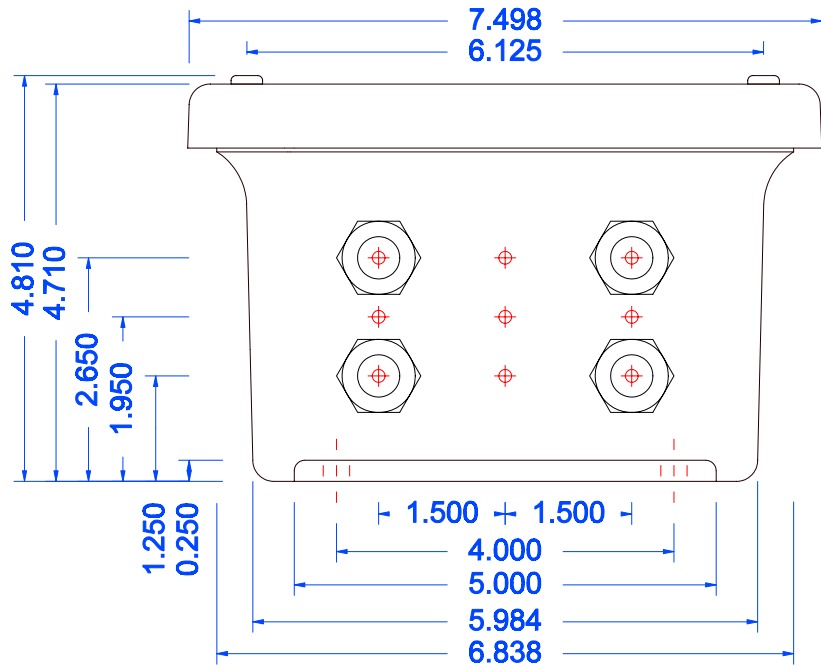

### Left Side

#10" SS BEAD CHAIN

### Right Side

### Construction

- Fiberglass reinforced polyester
- Continuous poured urethane cover gasket
- Standard color - Glacier Gray™
- Integral mounting feet
- Captive stainless steel cover screws
- Stainless steel retaining chains
- Connector Type Heyco 3216
- Fits cable diameter .170 - .470 inch

Note:  $\oplus$  = Possible punch locations

⋮ = Mounting Holes Centers  
.3 inch Diameter Holes

<b>CONTROLWEIGH</b>		
Fiberglass J-Box Punch Locations		
SCALE: NONE	APPROVED BY:	DRAWN BY H. Schwartz
DATE: 2/24/04		REVISED
<b>Model# R8-6</b>		<b>R8-006</b>