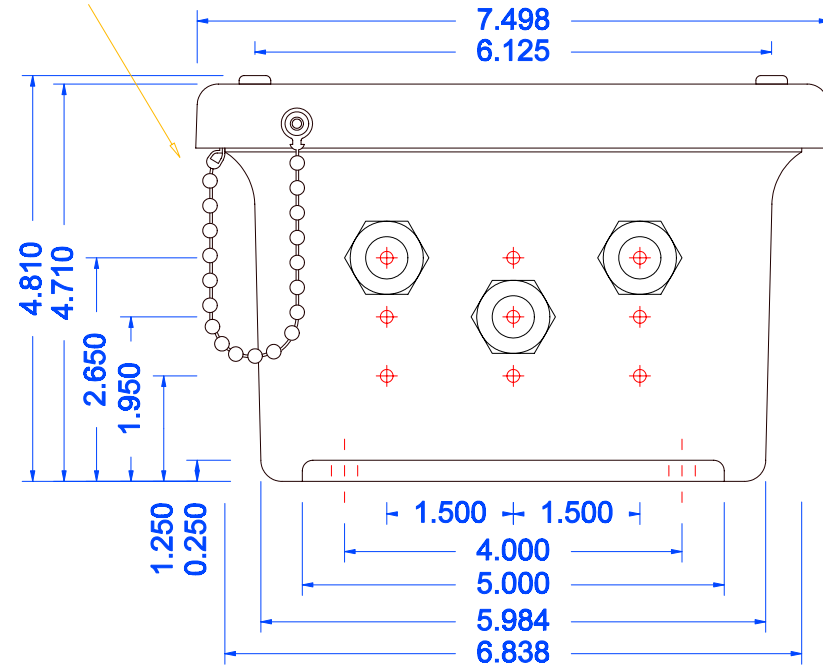

### Left Side

#10" SS BEAD CHAIN

### Right Side

### Construction

- Fiberglass reinforced polyester
- Continuous poured urethane cover gasket
- Standard color - Glacier Gray™
- Integral mounting feet
- Captive stainless steel cover screws
- Stainless steel retaining chains
- Connector Type Heyco 3216
- Fits cable diameter .170 - .470 inch

Note:  $\oplus$  = Possible punch locations

⋮ = Mounting Holes Centers  
.3 inch Diameter Holes

<b>CONTROLWEIGH</b>		
Fiberglass J-Box Punch Locations		
SCALE: NONE	APPROVED BY:	DRAWN BY H. Schwartz
DATE: 2/24/04		REVISED
<b>Model# R8-6</b>		<b>R8-006</b>