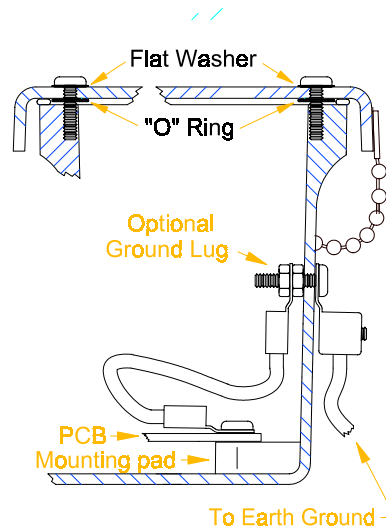

### Left Side

#10" SS BEAD CHAIN

### Right Side

### Construction

- Fiberglass reinforced polyester
- Continuous poured urethane cover gasket
- Standard color - Glacier Gray™
- Integral mounting feet
- Captive stainless steel cover screws
- Stainless steel retaining chains
- Connector Type Heyco 3216
- Fits cable diameter .170 - .470 inch