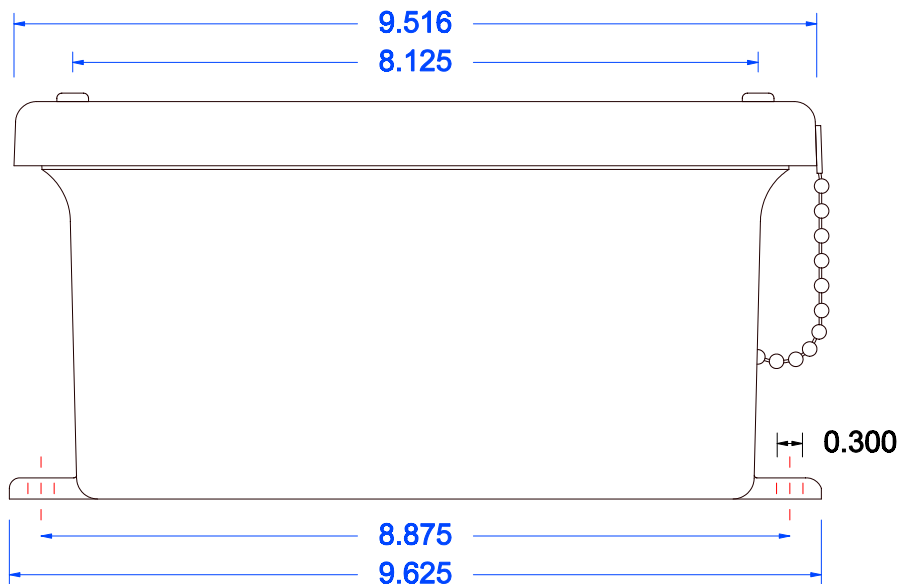

Front & Back Side