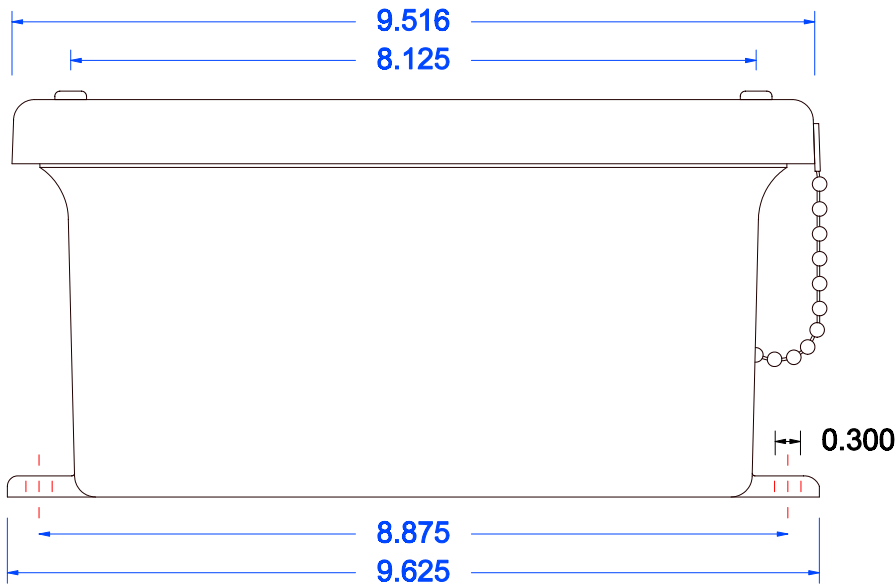

Left Side

#10" SS BEAD CHAIN

Right Side

Front & Back Side

Inside

Construction

- Fiberglass reinforced polyester
- Continuous poured urethane cover gasket
- Standard color - Glacier Gray™
- Integral mounting feet
- Captive stainless steel cover screws
- Stainless steel retaining chains
- Connector Type Heyco 3216
- Fits cable diameter .170 - .470 inch

Note: \oplus = Possible punch locations

⋮ = Mounting Holes Centers
.3 inch Diameter Holes

CONTROLWEIGH		
Fiberglass J-Box Punch Locations		
SCALE: NONE	APPROVED BY:	DRAWN BY: H. Schwartz
DATE: 2/24/04		REVISED
Model# R8-8		R8-008