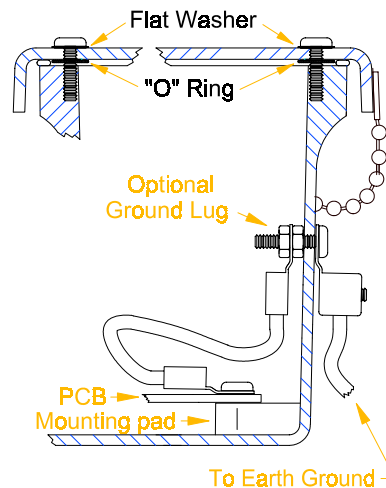

Left Side

#10" SS BEAD CHAIN

Right Side

Front & Back Side

Inside

Construction

- Fiberglass reinforced polyester
- Continuous poured urethane cover gasket
- Standard color - Glacier Gray™
- Integral mounting feet
- Captive stainless steel cover screws
- Stainless steel retaining chains
- Connector Type Heyco 3216
- Fits cable diameter .170 - .470 inch

Note: \oplus = Possible punch locations

⋮ = Mounting Holes Centers
.3 inch Diameter Holes

CONTROLWEIGH		
Fiberglass J-Box Punch Locations		
SCALE: NONE	APPROVED BY:	DRAWN BY: H. Schwartz
DATE: 2/24/04		REVISED
Model# R8-8		R8-008