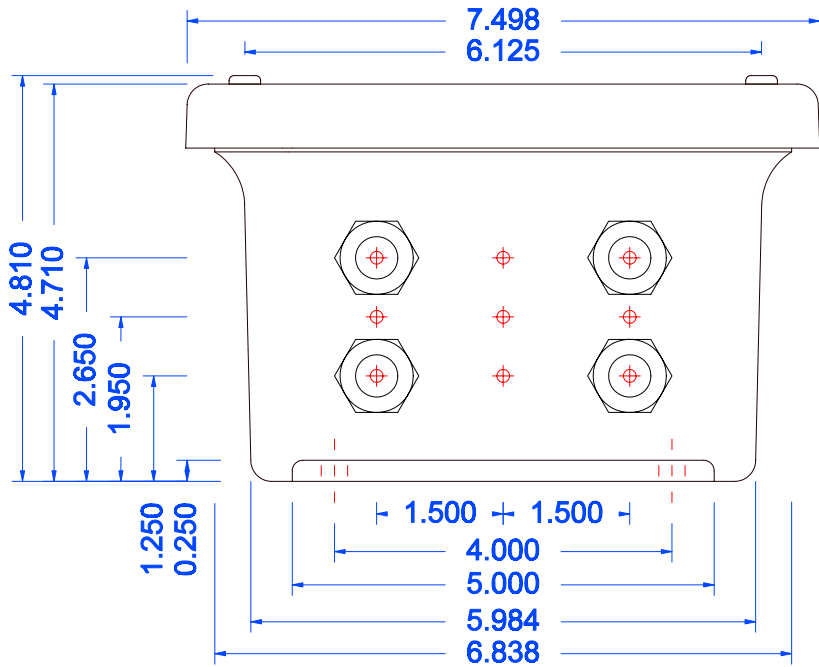

Left Side

#10" SS BEAD CHAIN

Right Side

Front & Back Side

Inside

Construction

- Fiberglass reinforced polyester
- Continuous poured urethane cover gasket
- Standard color - Glacier Gray™
- Integral mounting feet
- Captive stainless steel cover screws
- Stainless steel retaining chains
- Connector Type Heyco 3216
- Fits cable diameter .170 - .470 inch

Note: \oplus = Possible punch locations

⋮ = Mounting Holes Centers
.3 inch Diameter Holes

CONTROLWEIGH		
Fiberglass J-Box Punch Locations		
SCALE: NONE	APPROVED BY:	DRAWN BY: H. Schwartz
DATE: 2/24/04		REVISED
Model# R8-8		R8-008