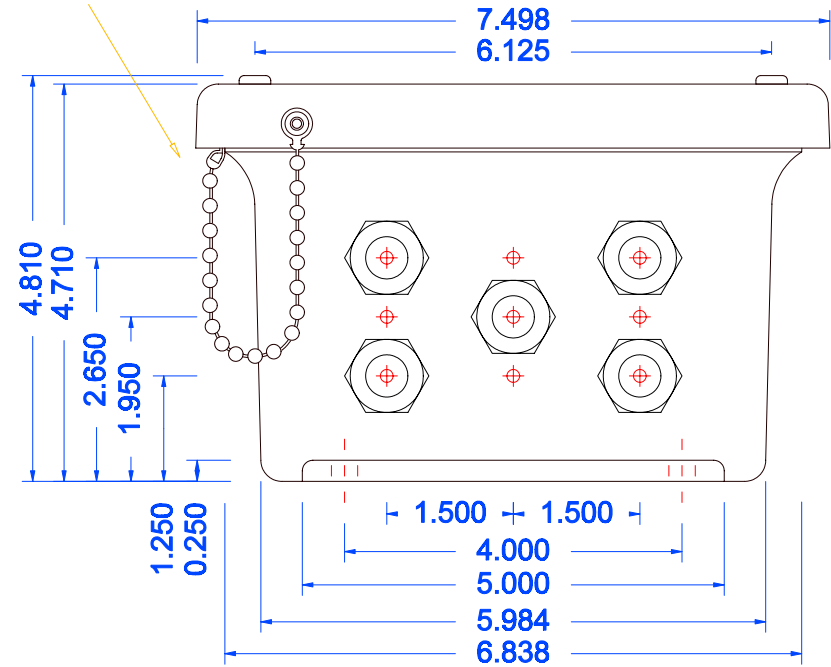

Left Side

#10" SS BEAD CHAIN

Right Side

Front & Back Side

Inside

Construction

- Fiberglass reinforced polyester
- Continuous poured urethane cover gasket
- Standard color - Glacier Gray™
- Integral mounting feet
- Captive stainless steel cover screws
- Stainless steel retaining chains
- Connector Type Heyco 3216
- Fits cable diameter .170 - .470 inch

Note: \oplus = Possible punch locations

⋮ = Mounting Holes Centers
.3 inch Diameter Holes

CONTROLWEIGH		
Fiberglass J-Box Punch Locations		
SCALE: NONE	APPROVED BY:	DRAWN BY: H. Schwartz
DATE: 2/24/04		REVISED
Model# R8-8		R8-008