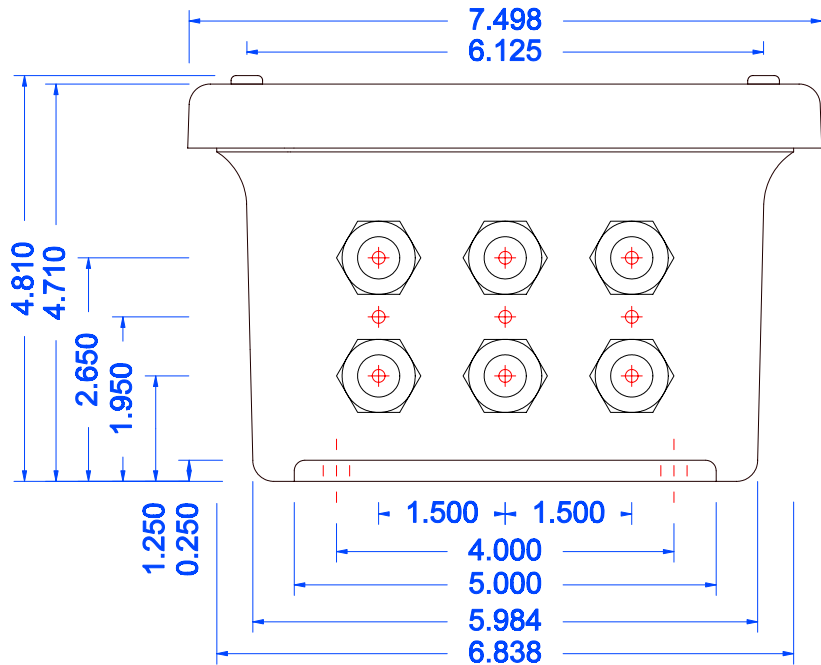

### Left Side

#10" SS BEAD CHAIN

### Right Side

### Construction

- Fiberglass reinforced polyester
- Continuous poured urethane cover gasket
- Standard color - Glacier Gray™
- Integral mounting feet
- Captive stainless steel cover screws
- Stainless steel retaining chains
- Connector Type Heyco 3216
- Fits cable diameter .170 - .470 inch

Note: ⊕ = Possible punch locations

⋮ = Mounting Holes Centers  
.3 inch Diameter Holes

<b>CONTROLWEIGH</b>		
Fiberglass J-Box Punch Locations		
SCALE: NONE	APPROVED BY:	DRAWN BY H. Schwartz
DATE: 2/24/04		REVISED
<b>Model# R8-10</b>		<b>R8-010</b>