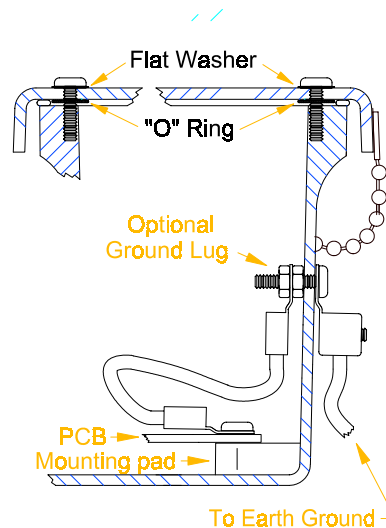

### Left Side

#10" SS BEAD CHAIN

### Right Side

### Construction

- Fiberglass reinforced polyester
- Continuous poured urethane cover gasket
- Standard color - Glacier Gray™
- Integral mounting feet
- Captive stainless steel cover screws
- Stainless steel retaining chains
- Connector Type Heyco 3216
- Fits cable diameter .170 - .470 inch