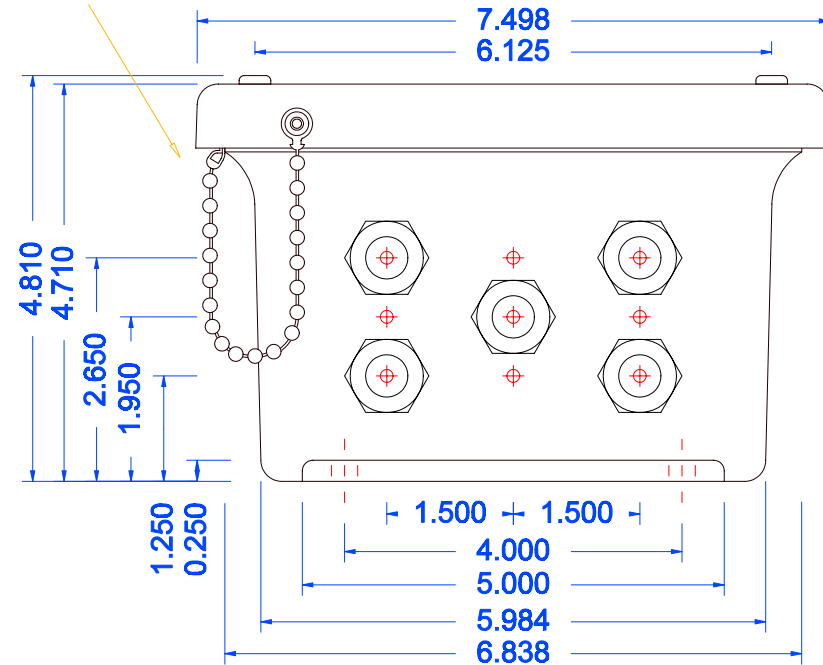

### Left Side

#10" SS BEAD CHAIN

### Right Side

### Construction

- Fiberglass reinforced polyester
- Continuous poured urethane cover gasket
- Standard color - Glacier Gray™
- Integral mounting feet
- Captive stainless steel cover screws
- Stainless steel retaining chains
- Connector Type Heyco 3216
- Fits cable diameter .170 - .470 inch

Note: ⊕ = Possible punch locations

⋮ = Mounting Holes Centers  
.3 inch Diameter Holes

<b>CONTROLWEIGH</b>		
Fiberglass J-Box Punch Locations		
SCALE: NONE	APPROVED BY:	DRAWN BY H. Schwartz
DATE: 2/24/04		REVISED
<b>Model# R8-10</b>		<b>R8-010</b>