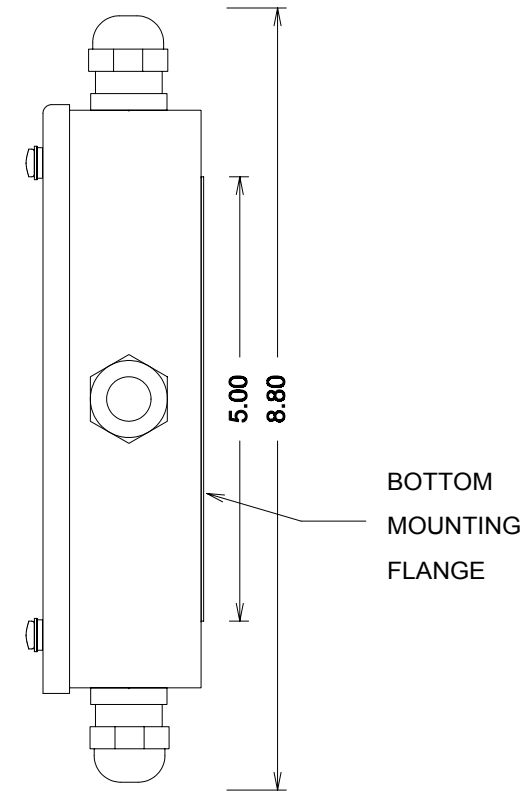

8 CELL
MODEL
SS8

NOTE: ALL DIMENSIONS IN INCHES
TYPE 304 18 Ga. STAINLESS STEEL
GASKET GRAY PVC THK .125"

CONTROLWEIGH		
Stainless Steel J-Box Enclosure		
SCALE: NONE	APPROVED BY:	DRAWN BY: H. Schwartz
DATE: 6/25/90		REVISED 4/25/03
Model# SS8		DRAWING NUMBER SS8-002