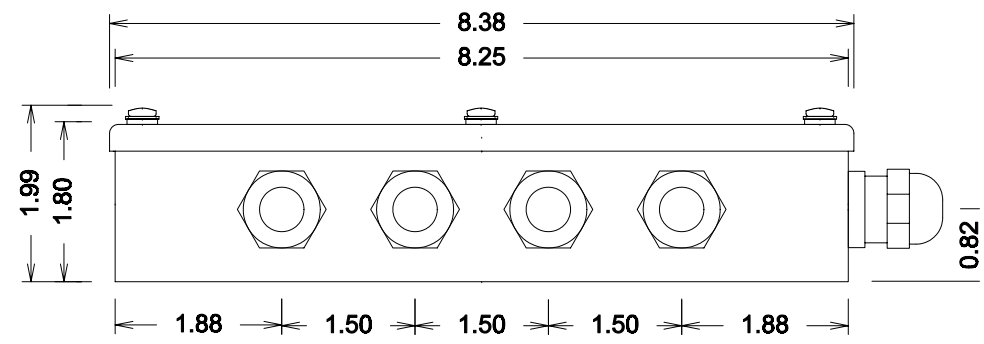

8 CELL
MODEL
SS8

NOTE: ALL DIMENSIONS IN INCHES
TYPE 304 18 Ga. STAINLESS STEEL
GASKET GRAY PVC THK .125"

CONTROLWEIGH		
Stainless Steel J-Box Enclosure		
SCALE: NONE	APPROVED BY:	DRAWN BY: H. Schwartz
DATE: 6/25/90		REVISED 4/25/03
Model# SS8		DRAWING NUMBER SS8-002