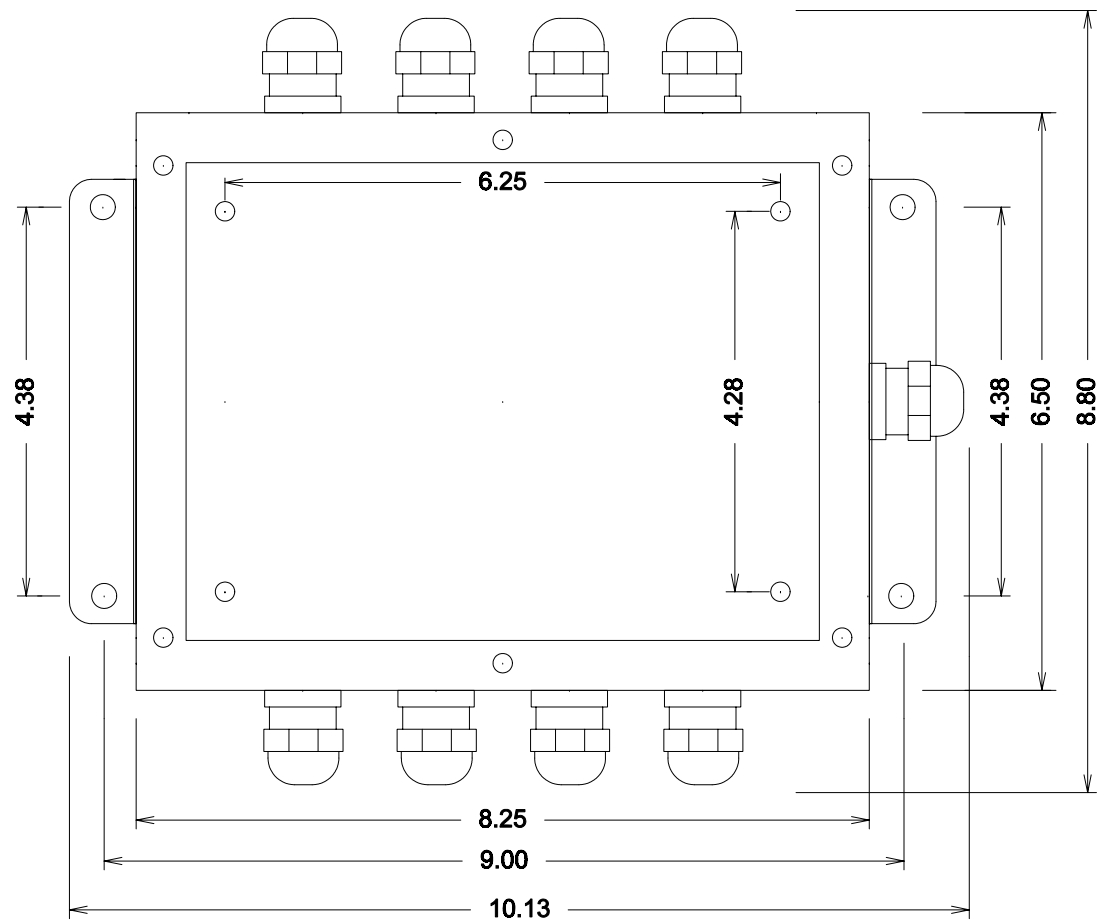

8 CELL
MODEL
SS8

NOTE: ALL DIMENSIONS IN INCHES
TYPE 304 18 Ga. STAINLESS STEEL
GASKET GRAY PVC THK .125"

CONTROLWEIGH		
Stainless Steel J-Box Enclosure		
SCALE: NONE	APPROVED BY:	DRAWN BY: H. Schwartz
DATE: 6/25/90		REVISED 4/25/03
Model# SS8		DRAWING NUMBER SS8-002